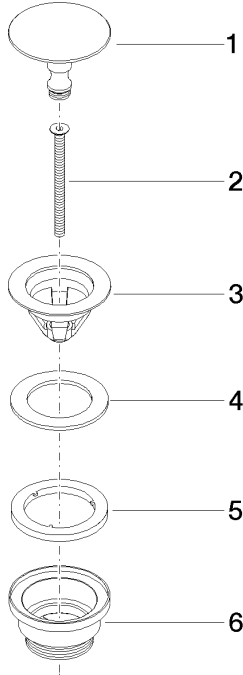

Basin Waste without press-closing 1 1/4" - Brushed Chrome

IMO

10 126 970

Fits: IMO, LULU, MADISON, MEM, TARA,
CL.1, LISSÉ, VAIA, META, CYO

	Brushed Chrome	10 126 970-93
	Chrome	10 126 970-00
	Brushed Platinum	10 126 970-06
	Platinum	10 126 970-08
	Durabress (23kt Gold)	10 126 970-09
	Dark Chrome	10 126 970-19
	Light Gold	10 126 970-26
	Brushed Light Gold	10 126 970-27
	Brushed Durabress (23kt Gold)	10 126 970-28
	Matte Black	10 126 970-33
	Brushed Bronze	10 126 970-42
	Brushed Champagne (22kt Gold)	10 126 970-46
	Champagne (22kt Gold)	10 126 970-47
	Brushed Dark Platinum	10 126 970-99

Basin Waste without press-closing 1 1/4" - Brushed Chrome

IMO

10 126 970

Only suitable for sinks without an overflow.

10 126 970

mm [inches]

10 126 970

Parts for other finishes can be found here: [Chrome](#)

Spare parts list

No.	Item Number	Name	Quantity used	Delivery time
1	09 31 20 097-93	plug	1	20
2	09 30 30 179 90	screw	1	2
3	09 11 01 038-93	cup	1	20
4	09 14 05 061 90	seal	1	2
5	09 14 03 153 90	seal	1	2
6	09 11 10 156-93	connection	1	20