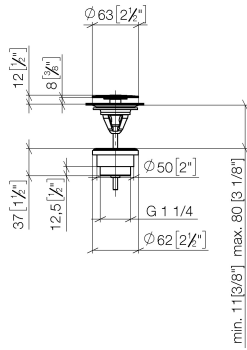

Basin Waste without press-closing 1 1/4" - Brushed Chrome

IMO

10 126 970

Fits: IMO, LULU, MADISON, MEM, TARA,
CL.1, LISSÉ, VAIA, META, CYO

	Brushed Chrome	10 126 970-93
	Chrome	10 126 970-00
	Brushed Platinum	10 126 970-06
	Platinum	10 126 970-08
	Durabress (23kt Gold)	10 126 970-09
	Dark Chrome	10 126 970-19
	Light Gold	10 126 970-26
	Brushed Light Gold	10 126 970-27
	Brushed Durabress (23kt Gold)	10 126 970-28
	Matte Black	10 126 970-33
	Brushed Bronze	10 126 970-42
	Brushed Champagne (22kt Gold)	10 126 970-46
	Champagne (22kt Gold)	10 126 970-47
	Brushed Dark Platinum	10 126 970-99

Basin Waste without press-closing 1 1/4" - Brushed Chrome

IMO

10 126 970

Only suitable for sinks without an overflow.

10 126 970

mm [inches]

10 126 970

Parts for other finishes can be found here: [Chrome](#)

Spare parts list

No.	Item Number	Name	Quantity used	Delivery time
1	09 31 20 097-93	plug	1	20
2	09 30 30 179 90	screw	1	2
3	09 11 01 038-93	cup	1	20
4	09 14 05 061 90	seal	1	2
5	09 14 03 153 90	seal	1	2
6	09 11 10 156-93	connection	1	20